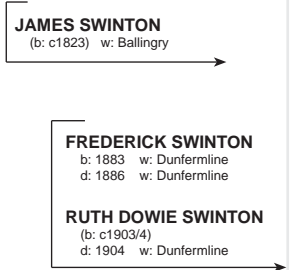

**TORRYBURN**

**DUNFERMLINE & CULROSS**

**INVERKEITHING**

**WORKING CHART 6, Sheet 1**

**Fifeshire, Scotland**

Entries from the Indes's of the Old Parochial Registers and other sources.

Constructed initially from the Scottish OPR's sent by John D. Swinton of Vancouver, B.C., Canada.  
Drafted February 1995, updated August 2004