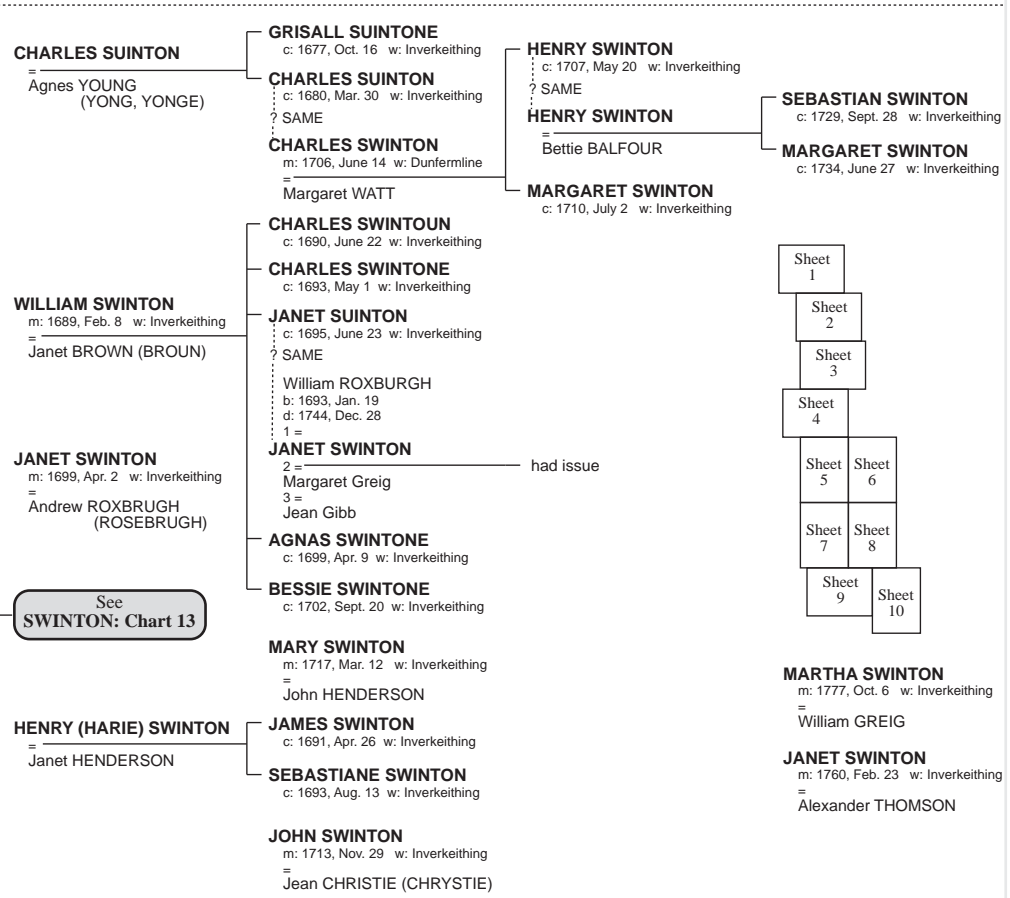

**TORRYBURN**

**DUNFERMLINE & CULROSS**

**INVERKEITHING**

**WORKING CHART 6, Sheet 1**

**Fifeshire, Scotland**

Entries from the Indes's of the Old Parochial Registers and other sources.

Constructed initially from the Scottish OPR's sent by John D. Swinton of Vancouver, B.C., Canada.  
Drafted February 1995, updated August 2004