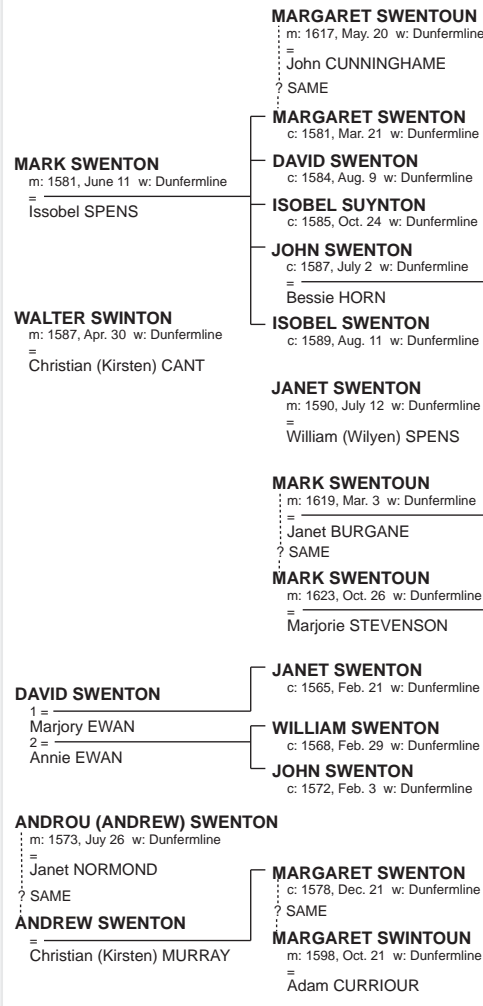

**TORRYBURN**

**DUNFERMLINE & CULROSS**

**INVERKEITHING**

**WORKING CHART 6, Sheet 1**

**Fifeshire, Scotland**

Entries from the Indes's of the Old Parochial Registers and other sources.

Constructed initially from the Scottish OPR's sent by John D. Swinton of Vancouver, B.C., Canada.  
Drafted February 1995, updated August 2004