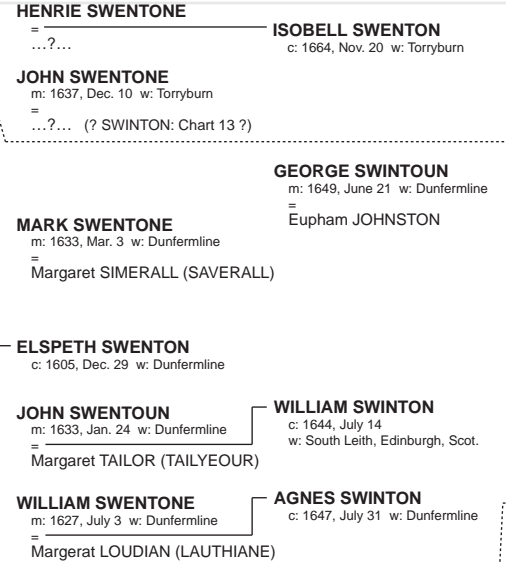

**TORRYBURN**

**DUNFERMLINE & CULROSS**

**INVERKEITHING**

**WORKING CHART 6, Sheet 1**

**Fifeshire, Scotland**

Entries from the Indes's of the Old Parochial Registers and other sources.

Constructed initially from the Scottish OPR's sent by John D. Swinton of Vancouver, B.C., Canada.  
Drafted February 1995, updated August 2004