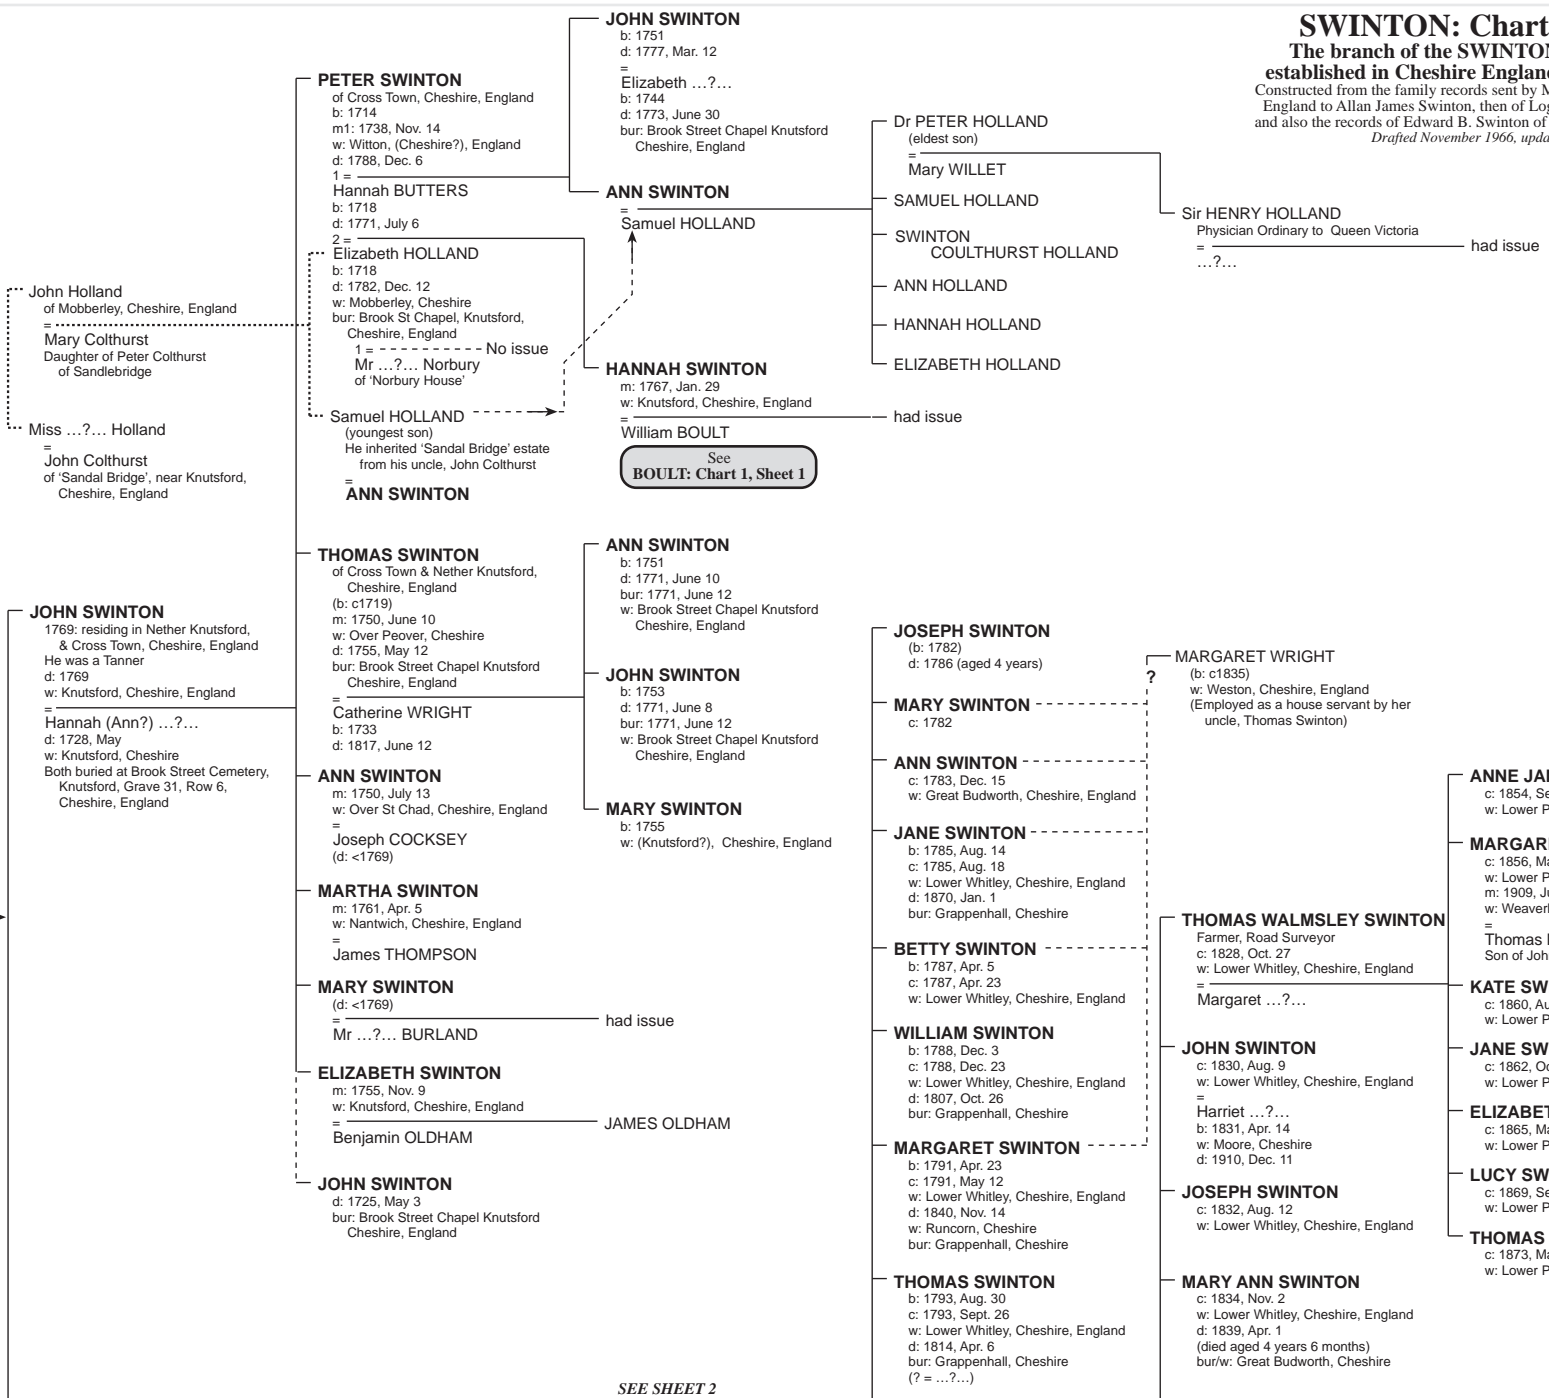

SWINTON: Chart 18, Sheet 1

The branch of the SWINTON Family that was established in Cheshire England in the early 1700's.
 Constructed from the family records sent by Mrs Anne Cole of Lincolnshire, England to Allan James Swinton, then of Loganlea, Queensland, Australia and also the records of Edward B. Swinton of Mississauga, Ontario, Canada.
Drafted November 1966, updated June 2007

Sheet 1
Sheet 2
Sheet 3
Sheet 4

See
WORKING CHART 9,
Sheet 3b