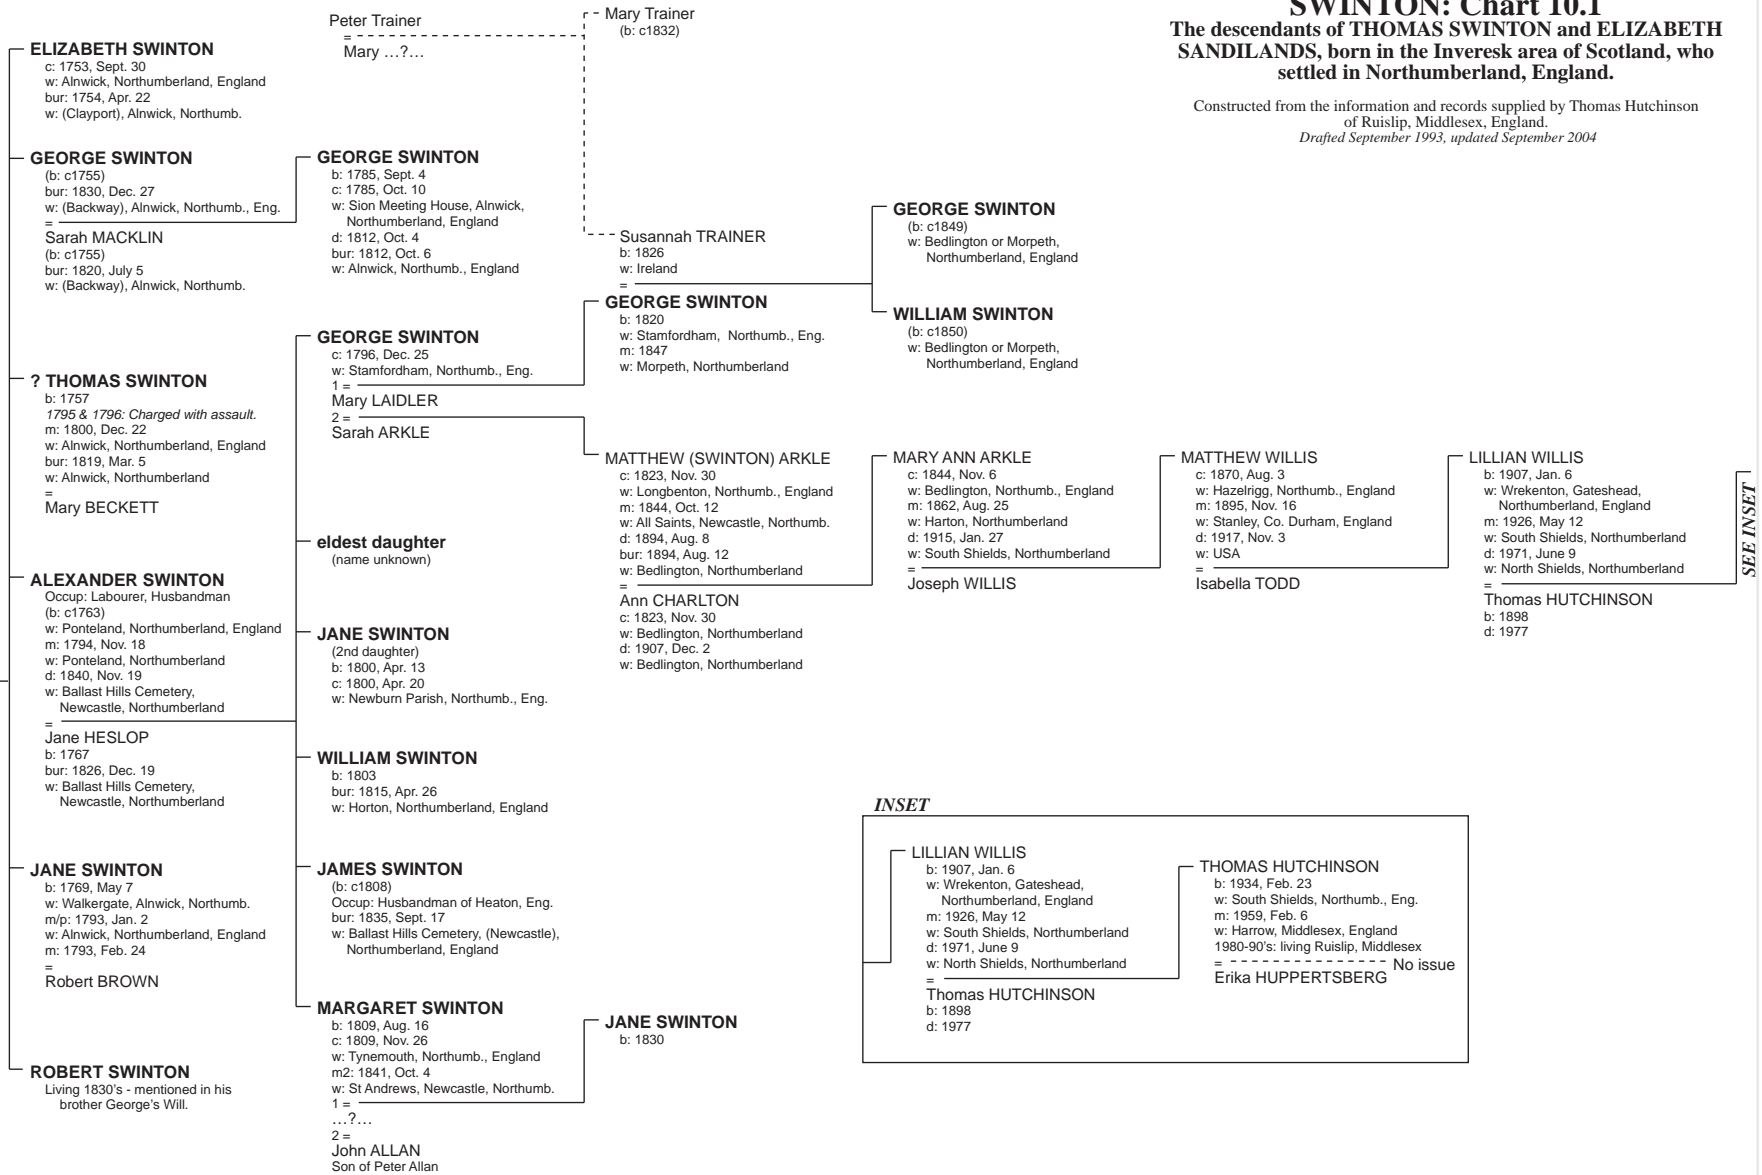

# SWINTON: Chart 10.1

## The descendants of THOMAS SWINTON and ELIZABETH SANDILANDS, born in the Inveresk area of Scotland, who settled in Northumberland, England.

Constructed from the information and records supplied by Thomas Hutchinson of Ruislip, Middlesex, England.  
Drafted September 1993, updated September 2004

See  
**SWINTON: Chart 10, Sheet 1**

SEE INSET

**INSET**

<p><b>LILLIAN WILLIS</b> b: 1907, Jan. 6 w: Wrekenton, Gateshead, Northumberland, England m: 1926, May 12 w: South Shields, Northumberland d: 1971, June 9 w: North Shields, Northumberland = Thomas HUTCHINSON b: 1898 d: 1977</p>	<p><b>THOMAS HUTCHINSON</b> b: 1934, Feb. 23 w: South Shields, Northumb., Eng. m: 1959, Feb. 6 w: Harrow, Middlesex, England 1980-90's: living Ruislip, Middlesex = - - - - - No issue = Erika HUPPERTSBERG</p>
---	---