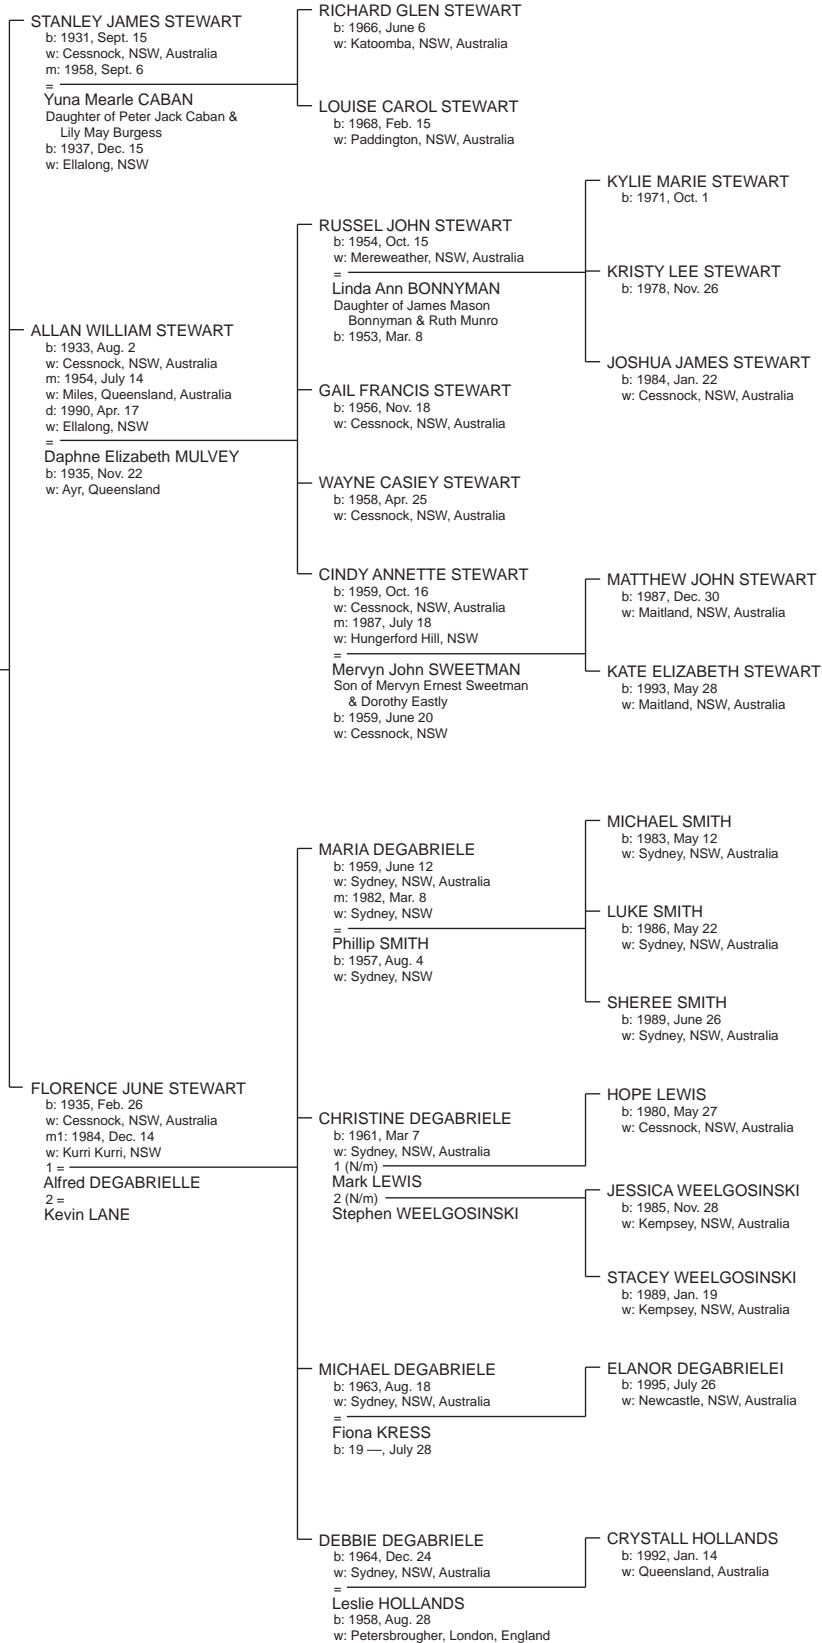

STEWART: Chart 1

Drafted August 1999

See
SWINTON: Chart 8,
Sheets 5 & 6

VERA MAY SWINTON

b: 1910, May 3
w: Abermain, NSW, Australia
m: 1931, Mar. 14
w: Cessnock, NSW
d: 1990, Dec. 27

=
James William STEWART
Son of Etterick William Stewart & Florence Milner Lomas
b: 1910, Sept. 29
w: Pokolbin, NSW, Australia
d: 1995, Jan. 14
w: Cessnock, NSW