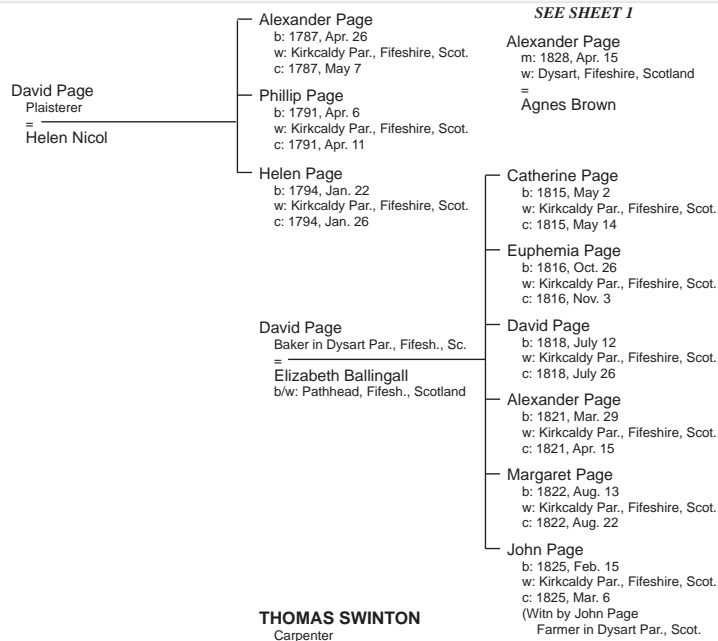

SEE SHEET 1

THOMAS SWINTON  
Carpenter

Mary N. BROWN

George Page  
Labourer in Auchterderran,  
Fifeshire, Scotland  
= ...?...

Henry Page  
Tailor in Kirkcaldy, Fifesh., Scot.  
m/p: 1798, Mar. 31  
m: 1798, Apr. 2  
w: Edinburgh, Scotland  
(by the Rev. William Moodie)

George Page  
b: 1799, Apr. 4  
w: Kirkcaldy Par., Fifeshire, Sc.  
c: 1799, Apr. 14

Catherine Mann

Alexander Page  
Tailor  
b: 1803, Aug. 4  
w: Kirkcaldy, Fifesh., Scotland  
c: 1803, Aug. 12  
m/p: 1828, May 18  
m: 1803, May 22

Henry Page  
b: 1830, Mar. 7  
w: Kirkcaldy Par., Fifeshire, Scot.  
c: 1830, Mar. 28  
= Mary Beveridge Adamson

Alexander Page  
(b: c1860)  
= Jane Anderson Laing

Henry Page  
(b: c1890)  
= Agnes Thomson