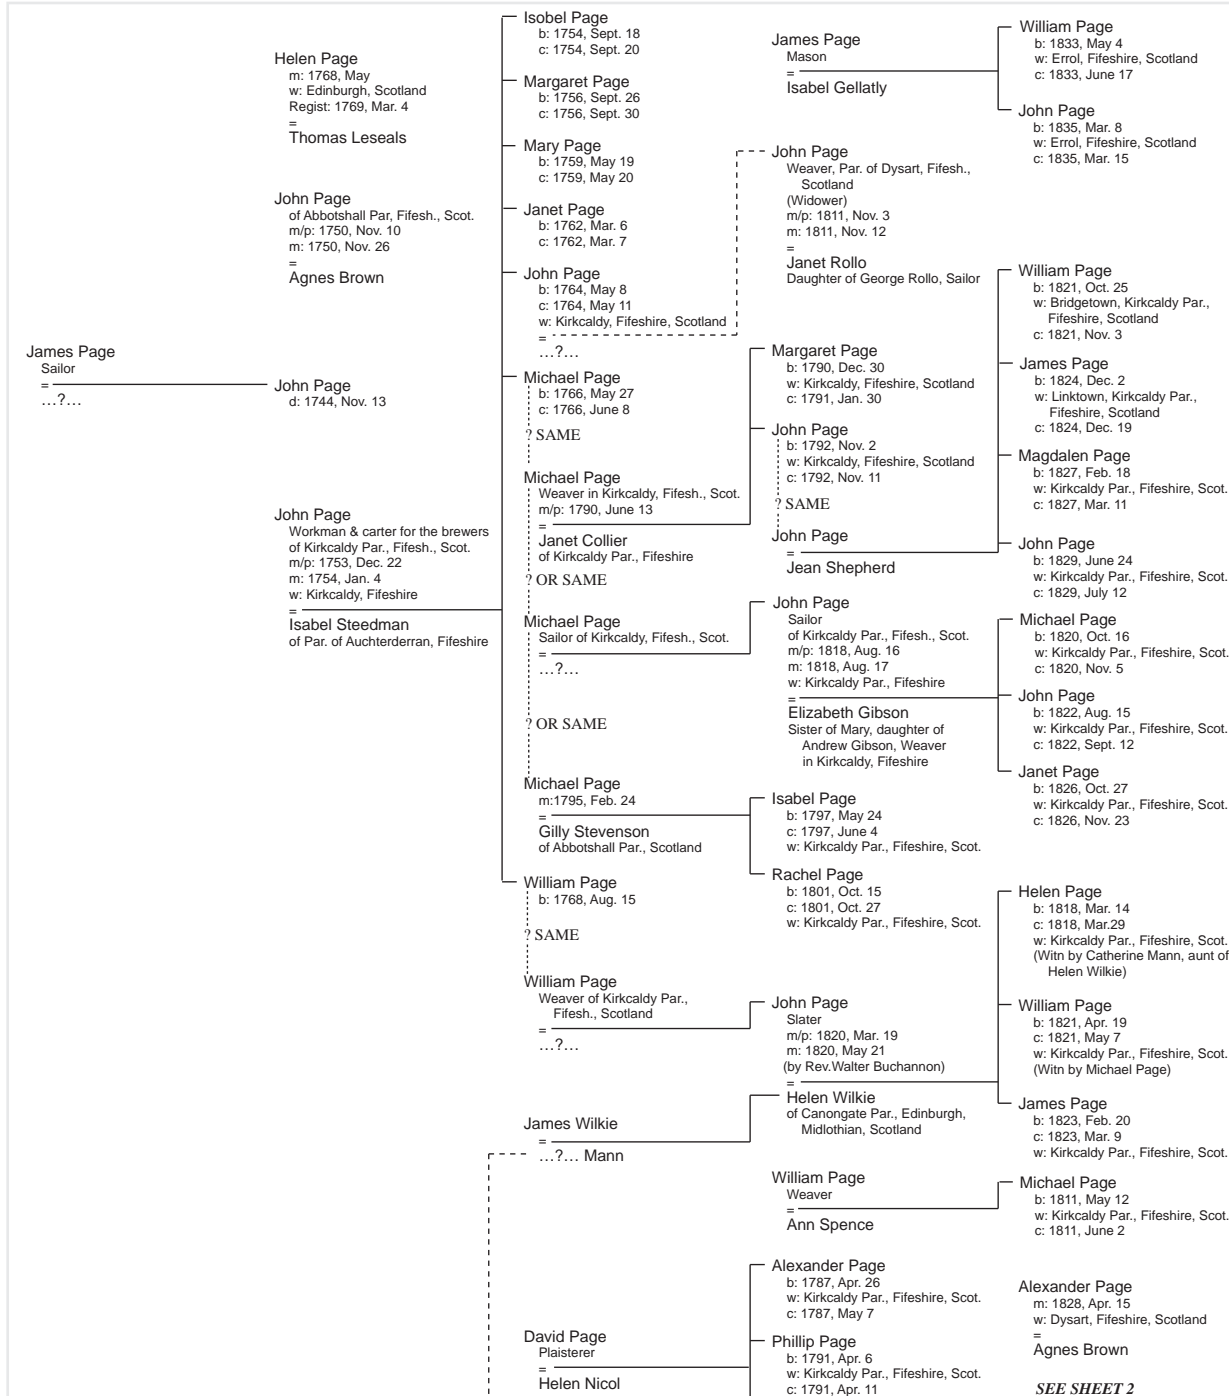

**PAGE: Chart 1, Sheet 1**  
**Various PAGE families and individuals from Fifeshire,**  
**Scotland, and the connection with the family of**  
**WILLIAM SWINTON.**

Constructed from the Vital Records of Scotland.  
 Drafted c1994, updated May 2005

Sheet 1

Sheet 2

SEE SHEET 2