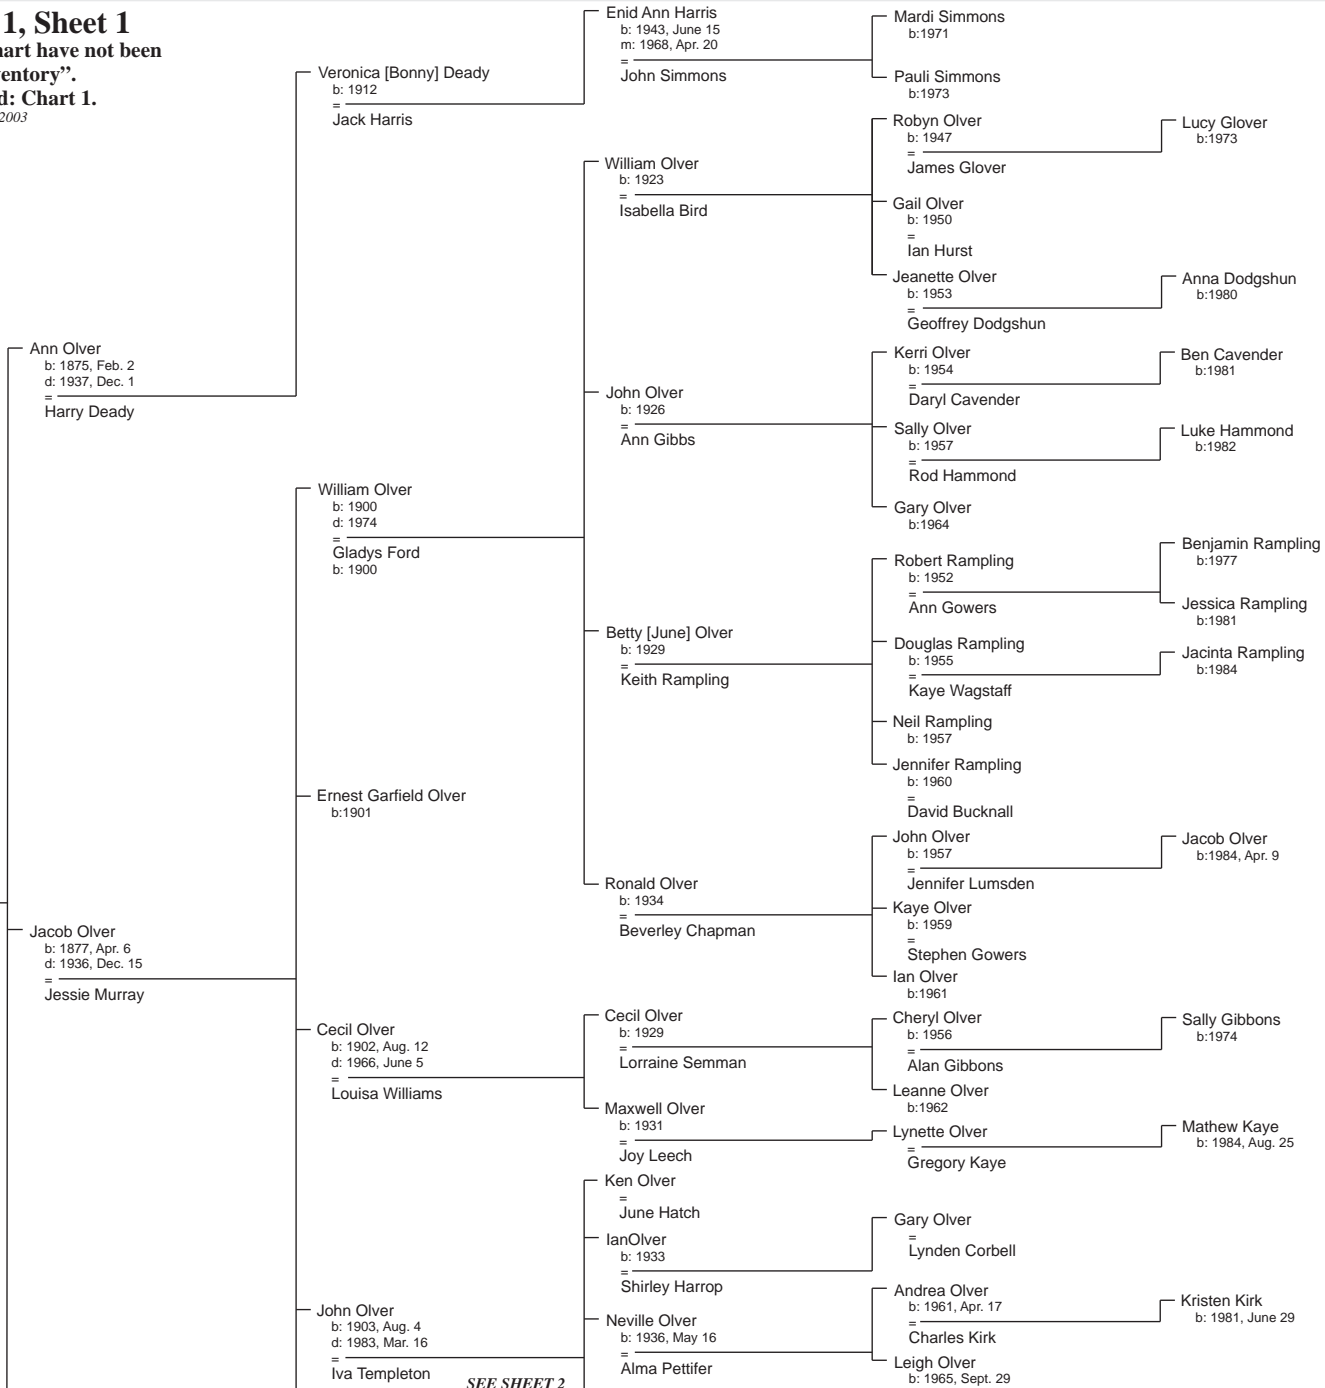

OLVER: Chart 1, Sheet 1

Note: The people on this chart have not been listed in "The Inventory".

A sub-chart of Ward: Chart 1.

Drafted February 2003

Sheet 1

Sheet 2

Sheet 3

Sheet 4

Sheet 5

See
WARD: Chart 1, Sheet 1

Eliza Ward
b: 1857, Apr. 18
w: Ballarat, Victoria, Australia
(m: c1872)
d: 1924, June 22
w: Bowenvale (Timor), Tullaroop
Shire, Co. of Talbot, Victoria
bur: Timor Cemetery, Victoria
=
Jacob Olver
b: 1847
d: 1917
w: Bowenvale (Timor) Co. of Talbot.
bur: Timor Cemetery, Victoria
=