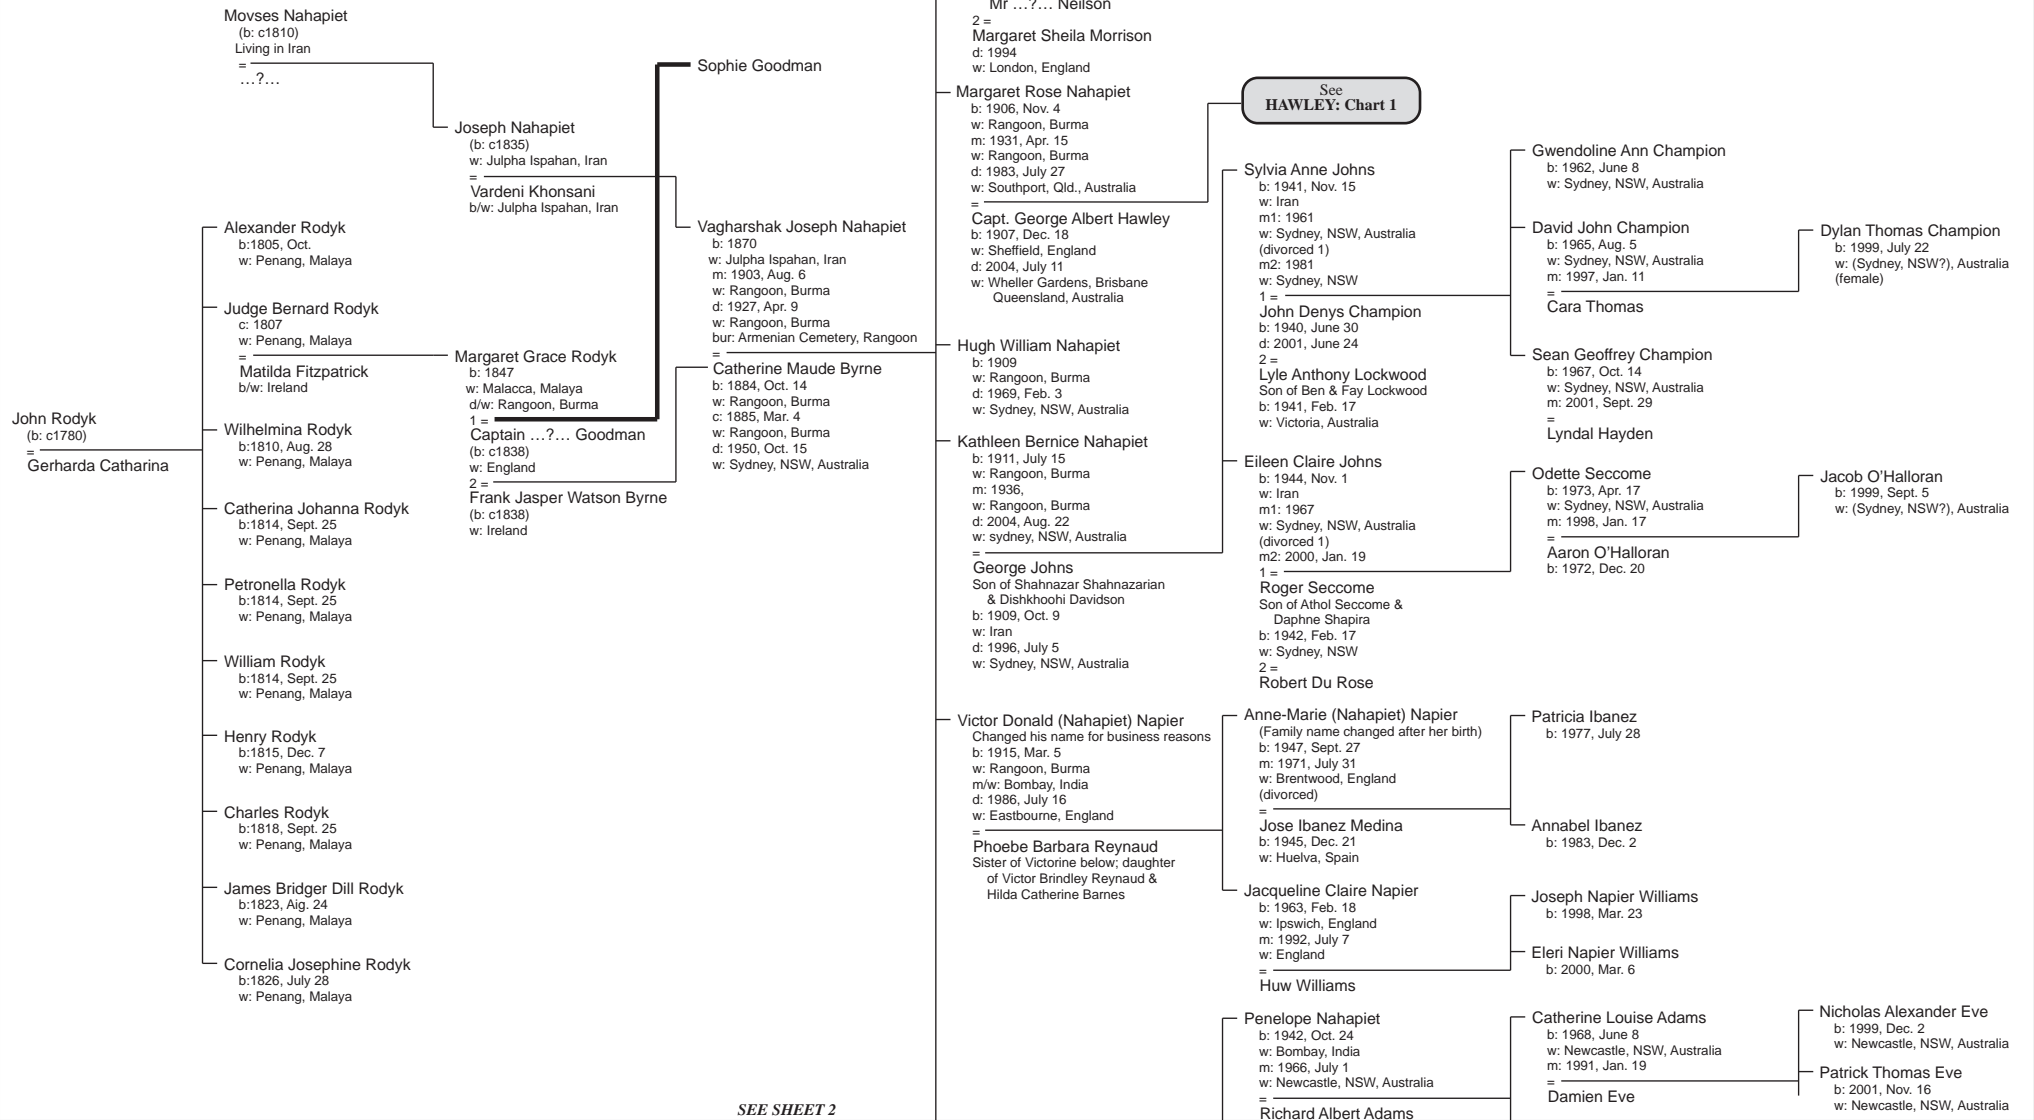

# NAHAPIET: Chart 1, Sheet 1

## The family and relatives of George Michael HAWLEY through his mother Margaret Rose Nahapiet.

Constructed from the records of George Michael Hawley and his father Captain George Albert Hawley.

*Drafted 1994, updated August 2007*

Sheet 1

Sheet 2

SEE SHEET 2