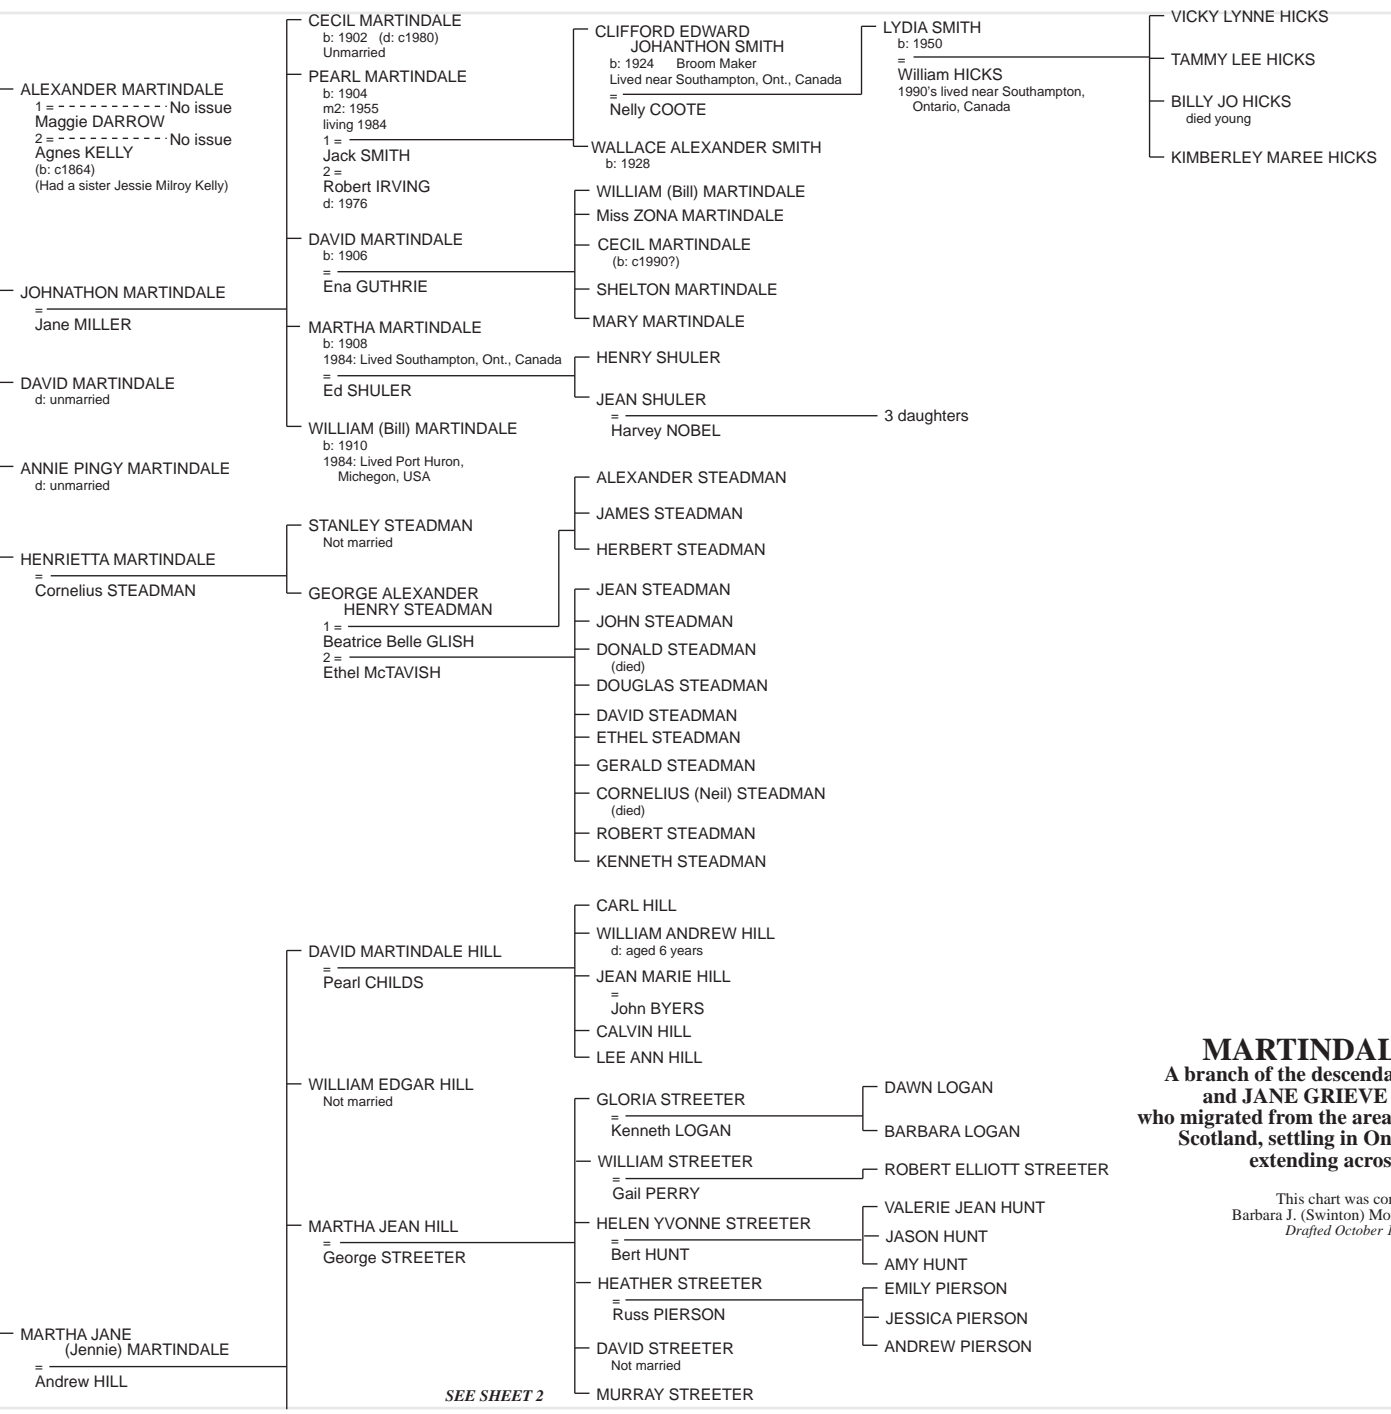

See
SWINTON: Chart 15

MARYANN SWINTON
b: 1838
w: Otaneby (Otanabee),
Ontario, Canada
=
David MARTINDALE

SEE SHEET 2

MARTINDALE: Chart 1, Sheet 1
A branch of the descendants of ALEXANDER SWINTON
and JANE GRIEVE (from SWINTON: Chart 15)
who migrated from the area of Todrig / Stitcheh, Roxburghshire,
Scotland, settling in Ontario, Canada with some family
extending across into the United States.

This chart was constructed from the research of
Barbara J. (Swinton) Mordy of Santa Clara, California, USA.
Drafted October 1993, reworked November 2007

Sheet 1
Sheet 2