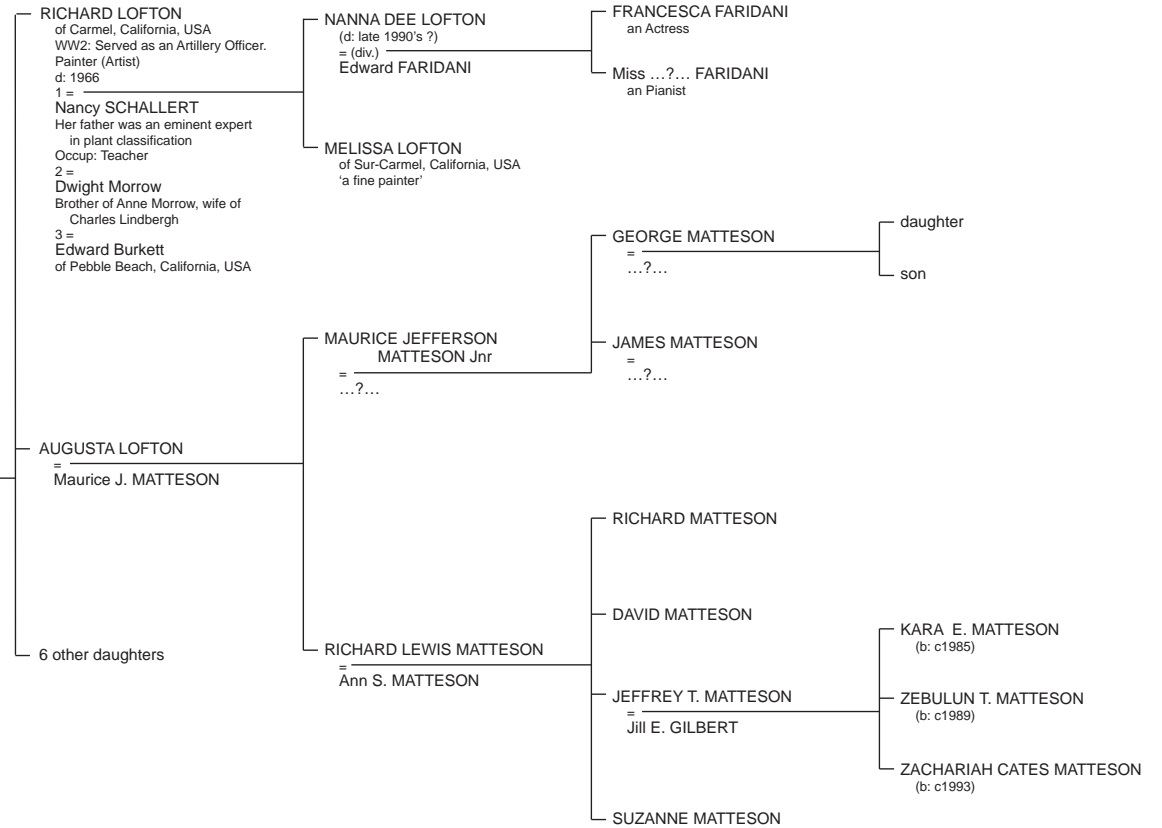

LOFTON: Chart 1

Descendants of WILLIAM SWINTON, 'the Royal Surveyor' and HANNAH WHITE
 Constructed from information provided by Richard Lewis Matteson.
 Drafted 1993, updated May 2008

See
SWINTON: Chart 17.2,
Sheet 1

SUSAN ANN LOWRY
 Living 1812
 w: Charleston South Carolina, USA
 = Samuel Herd LOFTON
 (b: c1810)

MICHAEL HENRY LOFTON
 1 = Sarah MORRISON
 2 = ...?...

RICHARD MORRISON LOFTON
 = Edith STROMAN

AUGUSTA LOFTON
 = Maurice J. MATTESON