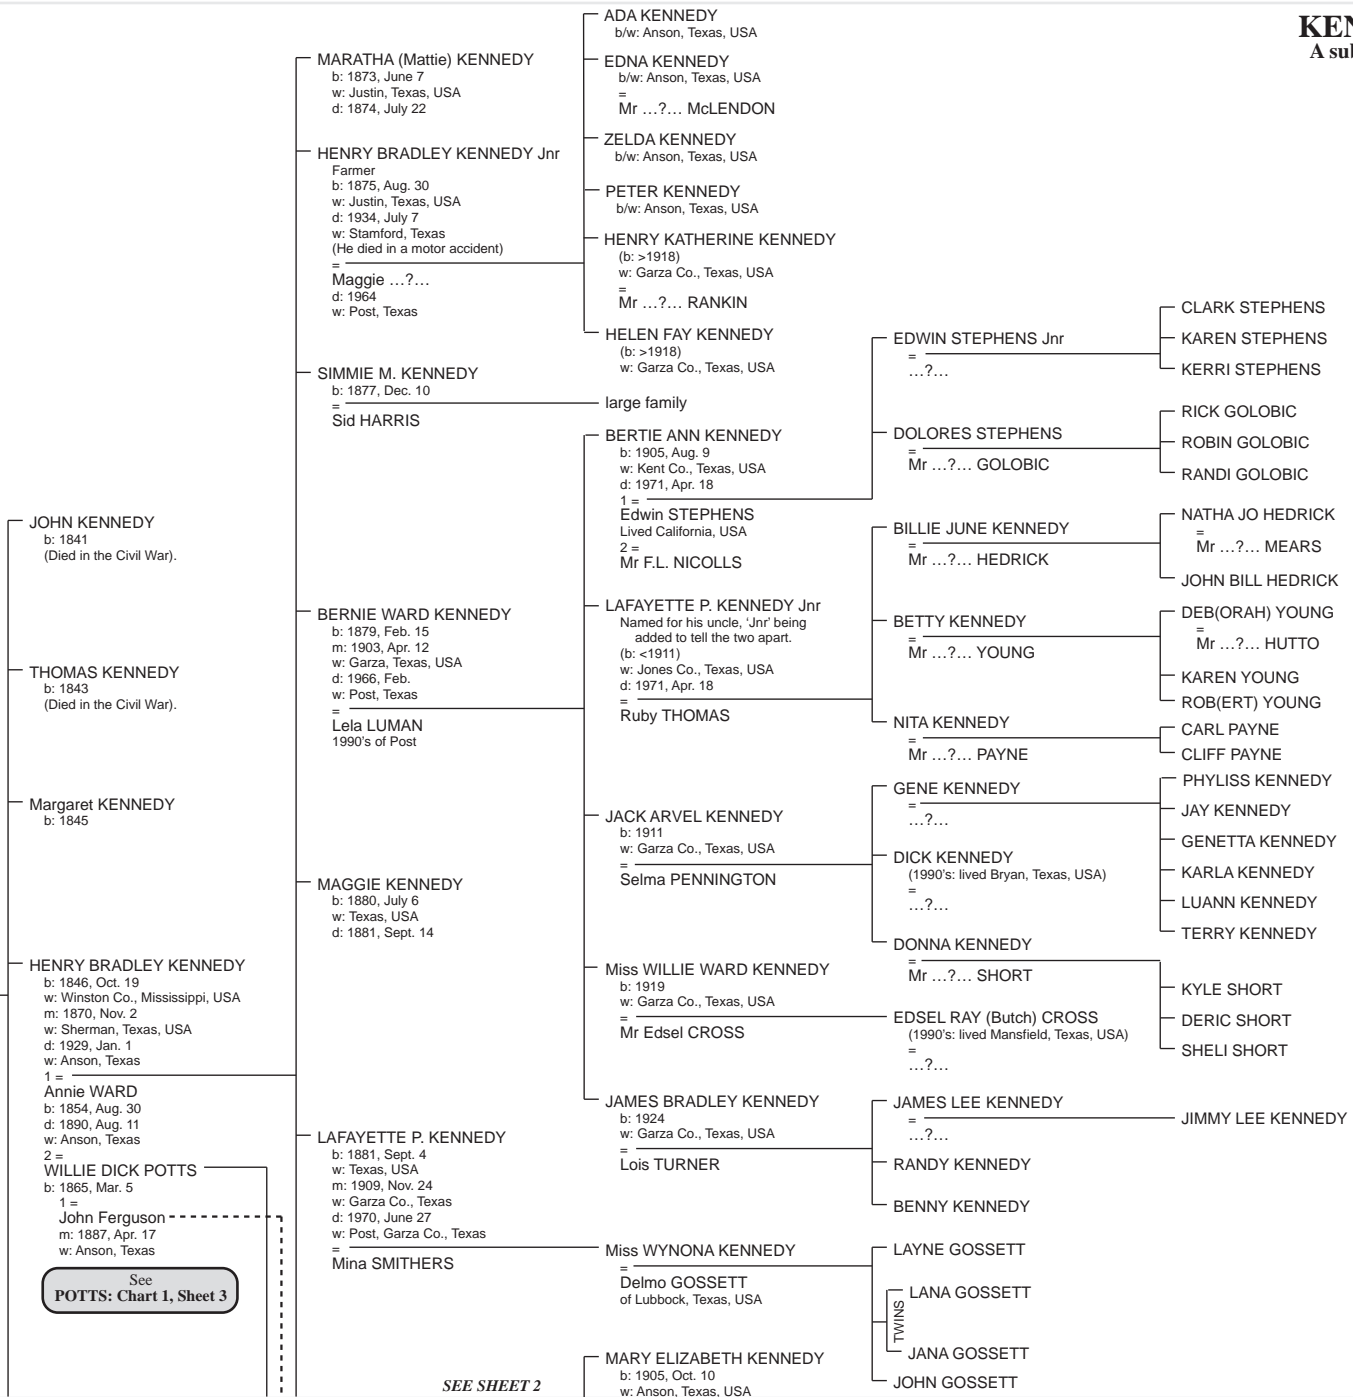

# KENNEDY: Chart 1, Sheet 1

## A sub-chart of POTTS: Chart 1, Sheet 2

Drafted February 1998, updated May 2008

Sheet 1
Sheet 2
Sheet 3

Capt. John KENNEDY  
Farmer of Winston Co.,  
Mississippi, USA  
b: 1817  
w: South Carolina, USA  
m: 1839, May  
=

MARTHA A. POTTS  
See  
POTTS: Chart 1, Sheet 2

SEE SHEET 2

See  
POTTS: Chart 1, Sheet 3