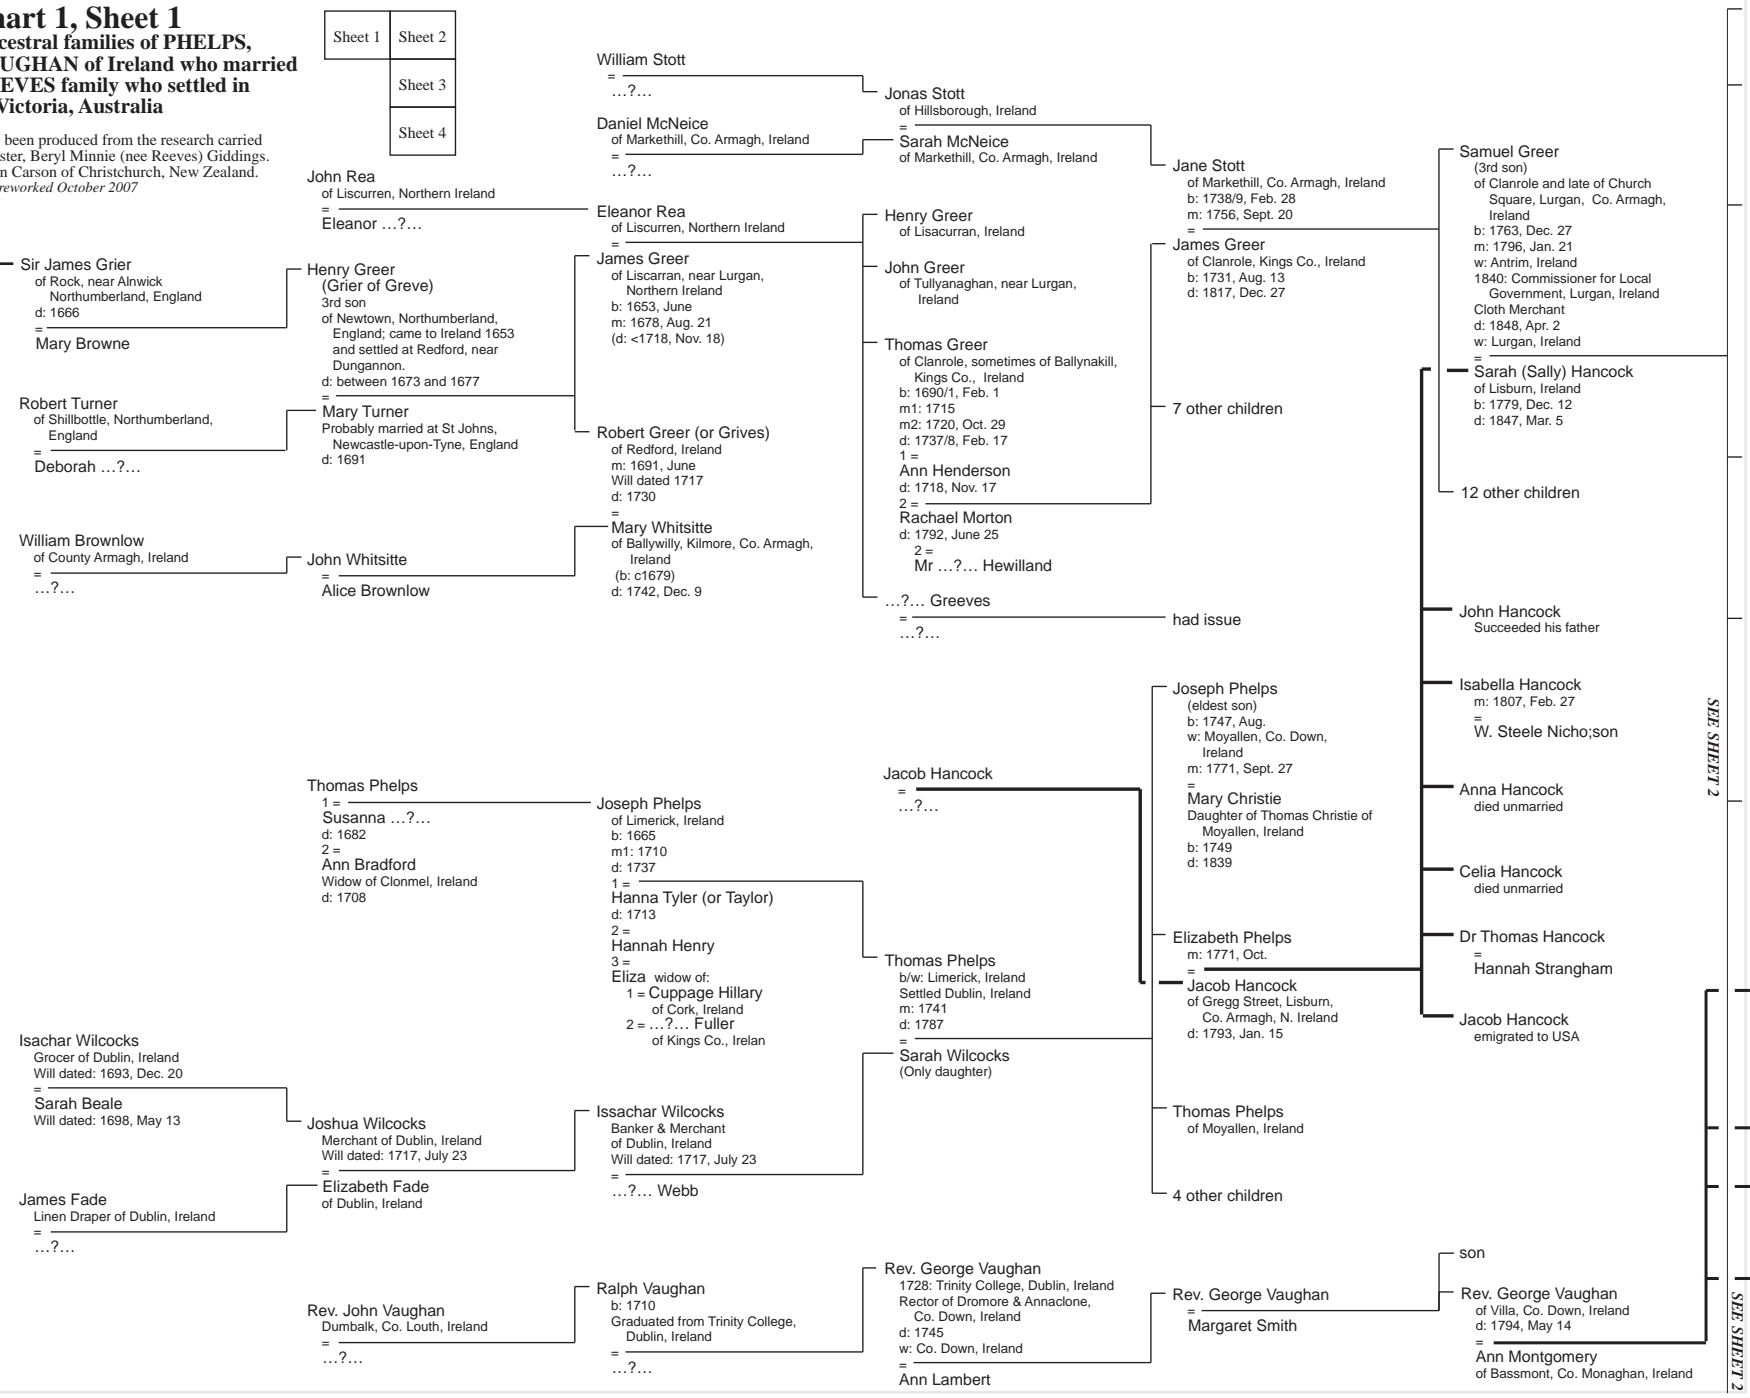

# GREER: Chart 1, Sheet 1

Contains details of the ancestral families of PHELPS, WILCOCKS, GREER and VAUGHAN of Ireland who married into the branch of the REEVES family who settled in Warrnambool, Victoria, Australia

The early generations of this chart has been produced from the research carried out by Reginald John Reeves and his sister, Beryl Minnie (nee Reeves) Giddings. Recent generations were from Carolyn Carson of Christchurch, New Zealand. *Drafted July 1998, reworked October 2007*

Sheet 1	Sheet 2
	Sheet 3
	Sheet 4

See SWINTON: Chart 3 for:-  
The Ancestry of GARY ROBERT REEVES SWINTON and GLENDA JEAN (nee WARD)

SEE SHEET 2

SEE SHEET 2