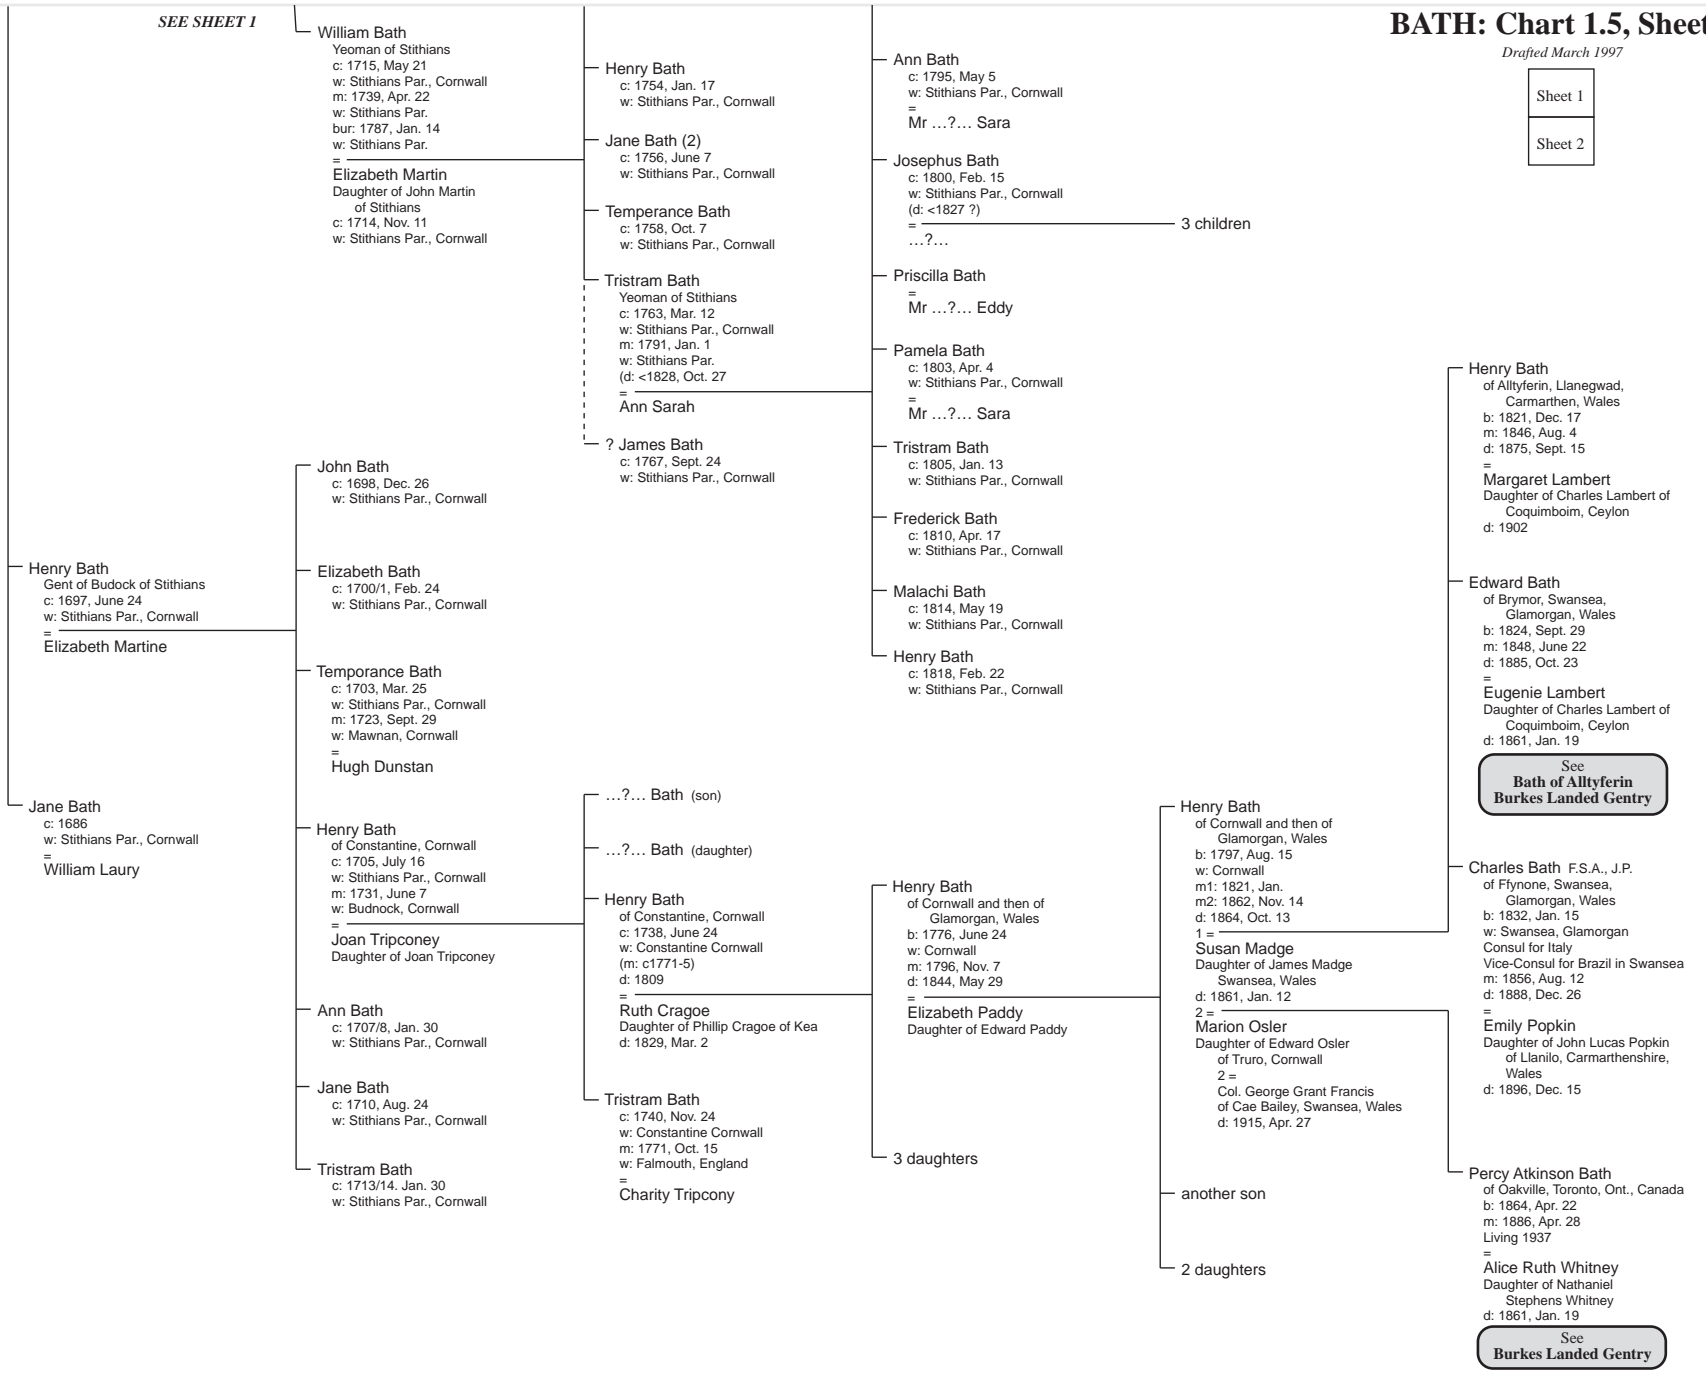

BATH: Chart 1.5, Sheet 2

Drafted March 1997

Sheet 1

Sheet 2

SEE SHEET 1

Henry Bath
of Alityferin, Llanegwad,
Carmarthen, Wales
b: 1821, Dec. 17
m: 1846, Aug. 4
d: 1875, Sept. 15
=
Margaret Lambert
Daughter of Charles Lambert of
Coquimboim, Ceylon
d: 1902

Edward Bath
of Brymor, Swansea,
Glamorgan, Wales
b: 1824, Sept. 29
m: 1848, June 22
d: 1885, Oct. 23
=
Eugenie Lambert
Daughter of Charles Lambert of
Coquimboim, Ceylon
d: 1861, Jan. 19

See
**Bath of Alityferin
Burkes Landed Gentry**

Charles Bath F.S.A., J.P.
of Flynone, Swansea,
Glamorgan, Wales
b: 1832, Jan. 15
w: Swansea, Glamorgan
Consul for Italy
Vice-Consul for Brazil in Swansea
m: 1856, Aug. 12
d: 1888, Dec. 26
=
Emily Popkin
Daughter of John Lucas Popkin
of Llanilo, Carmarthenshire,
Wales
d: 1896, Dec. 15

Percy Atkinson Bath
of Oakville, Toronto, Ont., Canada
b: 1864, Apr. 22
m: 1886, Apr. 28
Living 1937
=
Alice Ruth Whitney
Daughter of Nathaniel
Stephens Whitney
d: 1861, Jan. 19

See
Burkes Landed Gentry