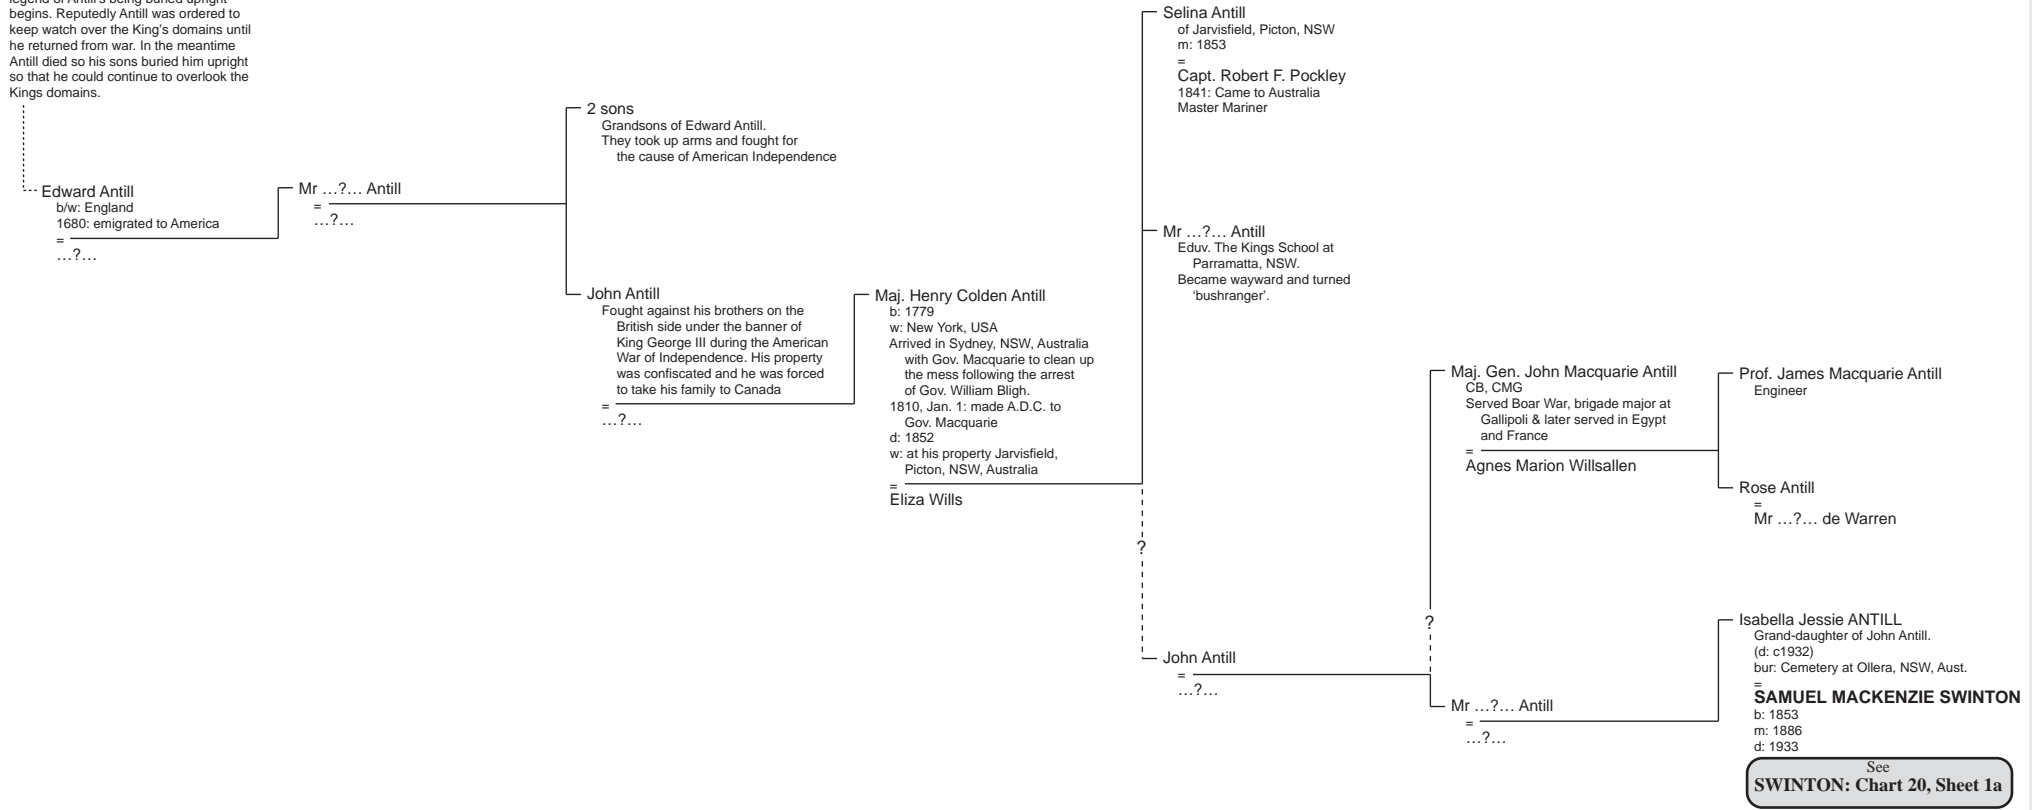

ANTILL: Chart 1

The probable ancestry of ISABELLA JESSIE ANTILL

Drafted 1995, updated updated October 2007

See
SWINTON: Chart 20, Sheet 1a